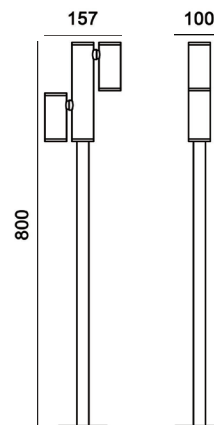

TECHNICAL DATA

TYPE

Professional LED for Exterior Lighting.

PRO	CRI ≥ 80	
IP54		38°
AC85-265V 50/60Hz		50000h

Model:	Diluce Double 2.0
Format:	Round
Location:	Exterior
Wattage:	10W
Materials:	Aluminium
Led Color:	3000K / 4000K / 6500K
Product Dimension:	800*157*100mm
IP Code:	54
Fixation:	Surface
CRI :	80
Lumen Output:	1000LM
Frequency:	50/60 Hz
Beam Angle:	38°

DIMENSION DRAW

**OUTDOOR**